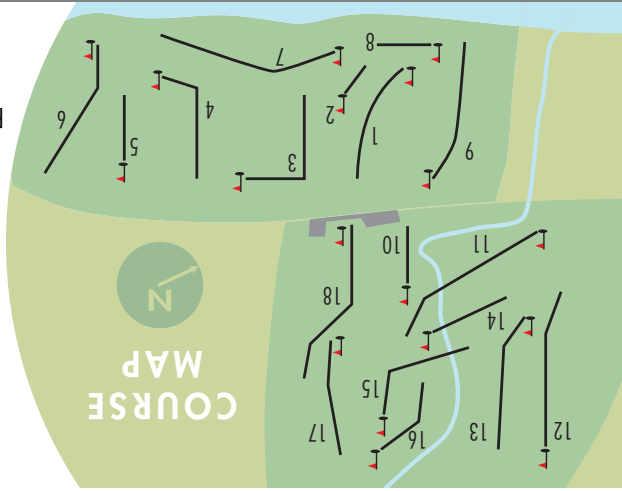

100		150		200		250	
-----	--	-----	--	-----	--	-----	--

Coloured distance markers are in metres to green centre.

- Please keep carts on paths where directed.
- Please repair divots and ball marks.
- Smooth footprints in bunkers.
- Allow any faster group to play through.
- Please refrain from climbing stone walls.

1. Out of bounds (rule 27).  
Over stone walls defining the boundary of the course. The left bank of the river when playing the following holes: 5th and 18th. Turf nursery between the 10th and 11th holes as defined by white stakes. To the left of the 6th hole as defined by white stakes. All other areas defined by white stakes.
2. Water Hazards (rule 26).  
Lateral Hazards defined by red stakes. Water hazards defined by yellow stakes.
3. Immovable obstructions (rule 24).  
Relief may be obtained from the following: sprinkler heads, distance markers, telegraph poles, bridges, signs, paths, tee markers, seats, steps, litter bins.
4. Power Lines (rule 24-2).  
A ball striking overhead powerlines or poles may be replayed without penalty.
5. All dry stone walls are integral parts of the course.
6. Ground under repair as marked, relief under rule 25-18.

Hole	Hole Name	Blue	White	Yellow	Red	Par	SI	A	B	C	D	Points
1	Bird Rock	440	419	391	360	4	4					
2	Cuan	164	150	129	110	3	18					
3	Ard Caorach	373	342	303	252	4	14					
4	Rinnin	405	382	361	337	4	2					
5	Hog's Head	207	185	167	148	3	6					
6	Poll Gorm	457	438	424	380	5	16					
7	Bolus Head	506	487	459	436	5	12					
8	Tir na nÓg	192	172	153	133	3	10					
9	Roisin Dubh	388	367	343	305	4	8					
Out		3132	2942	2730	2461	35	-					